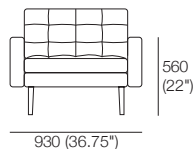

2 Seater Base
D730 (28.75")

3 Seater Base
D730 (28.75")

AB730

AB825

AB1460

AB2190

Back Cushion 730P

Back Cushion 730Q

Bolster (Support)

Bolster Cushion (Scatter)

Bolster Cushion Oval
W148 (5.75") x H120 (4.75")

Leg

Uno

Armless Chair

Chair 1x Arm

Chair 2x Arms

Chair 2x Arms

2 Seater Armless

2 Seater 1x Arm

2 Seater 2x Arms

Effective September 2019. *Use Magic Joiner M95. Warning: Do not sit on arm when in flat/extended position. Maximum load 10kg (22lb). As King Living has a policy of continuous improvement, changes to products and specifications may be made without prior notice. Images and component drawings shown are representative of design only. Accessories not included.

Uno

3 Seater Armless

2190 (86.25")

3 Seater 1x Arm

2290 (90")

3 Seater 2x Arm

2390 (94")

2640 (104")