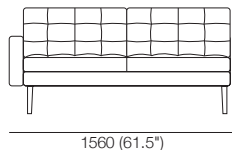

2 Seater Base
D730 (28.75")

3 Seater Base
D730 (28.75")

AB730

AB825

AB1460

AB2190

Back Cushion 730P

Back Cushion 730Q

Bolster (Support)

Bolster Cushion (Scatter)

Bolster Cushion Oval
W148 (5.75") x H120 (4.75")

Leg

Uno

Armless Chair

Chair 1x Arm

Chair 2x Arms

Chair 2x Arms

2 Seater Armless

2 Seater 1x Arm

2 Seater 2x Arms

Effective September 2019. *Use Magic Joiner M95. Warning: Do not sit on arm when in flat/extended position. Maximum load 10kg (22lb). As King Living has a policy of continuous improvement, changes to products and specifications may be made without prior notice. Images and component drawings shown are representative of design only. Accessories not included.

Uno

3 Seater Armless

2190 (86.25")

3 Seater 1x Arm

2290 (90")

3 Seater 2x Arm

2390 (94")

2640 (104")