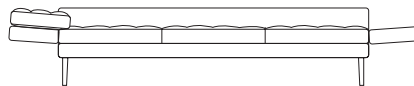

Chair 2x Arms

2 Seater Armless

2 Seater 1x Arm

2 Seater 2x Arms

Effective September 2019. *Use Magic Joiner M95. Warning: Do not sit on arm when in flat/extended position. Maximum load 10kg (22lb). As King Living has a policy of continuous improvement, changes to products and specifications may be made without prior notice. Images and component drawings shown are representative of design only. Accessories not included.

Uno

3 Seater Armless

2190 (86.25")

3 Seater 1x Arm

2290 (90")

3 Seater 2x Arm

2390 (94")

2640 (104")