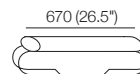

Bolster Cushion Oval
W148 (5.75") x H120 (4.75")