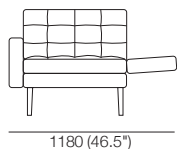

2 Seater Base
D730 (28.75")

3 Seater Base
D730 (28.75")

AB730

AB825

AB1460

AB2190

Back Cushion 730P

Back Cushion 730Q

Bolster (Support)

Bolster Cushion (Scatter)

Bolster Cushion Oval
W148 (5.75") x H120 (4.75")

Leg

Uno

Armless Chair

Chair 1x Arm

Chair 2x Arms

Chair 2x Arms

2 Seater Armless

2 Seater 1x Arm

2 Seater 2x Arms

Effective September 2019. *Use Magic Joiner M95. Warning: Do not sit on arm when in flat/extended position. Maximum load 10kg (22lb). As King Living has a policy of continuous improvement, changes to products and specifications may be made without prior notice. Images and component drawings shown are representative of design only. Accessories not included.

Uno

3 Seater Armless

2190 (86.25")

3 Seater 1x Arm

2290 (90")

3 Seater 2x Arm

2390 (94")

2640 (104")