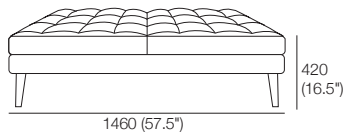

Uno

KING[®]
L I V I N G

kingliving.com

Uno

Ottoman 730/730
D730 (28.75")

Ottoman 1460/730
D730 (28.75")

Ottoman 1460/550
D570 (22.5")

Square
D730 (28.75")

2 Seater Base
D730 (28.75")

3 Seater Base
D730 (28.75")

AB730

AB825

AB1460

AB2190

Back Cushion 730P

Back Cushion 730Q

Chair 2x Arms

2 Seater Armless

2 Seater 1x Arm

2 Seater 2x Arms

Effective September 2019. *Use Magic Joiner M95. Warning: Do not sit on arm when in flat/extended position. Maximum load 10kg (22lb). As King Living has a policy of continuous improvement, changes to products and specifications may be made without prior notice. Images and component drawings shown are representative of design only. Accessories not included.