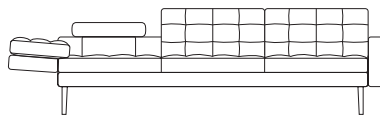

Chair 2x Arms

2 Seater Armless

2 Seater 1x Arm

2 Seater 2x Arms

Effective September 2019. *Use Magic Joiner M95. Warning: Do not sit on arm when in flat/extended position. Maximum load 10kg (22lb). As King Living has a policy of continuous improvement, changes to products and specifications may be made without prior notice. Images and component drawings shown are representative of design only. Accessories not included.

Uno

3 Seater Armless

2190 (86.25")

3 Seater 1x Arm

2290 (90")

3 Seater 2x Arm

2390 (94")

2640 (104")