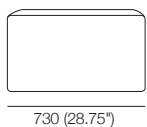

2 Seater Base
D730 (28.75")

3 Seater Base
D730 (28.75")

AB730

AB825

AB1460

AB2190

Back Cushion 730P

Back Cushion 730Q

Chair 2x Arms

2 Seater Armless

2 Seater 1x Arm

2 Seater 2x Arms

Effective September 2019. *Use Magic Joiner M95. Warning: Do not sit on arm when in flat/extended position. Maximum load 10kg (22lb). As King Living has a policy of continuous improvement, changes to products and specifications may be made without prior notice. Images and component drawings shown are representative of design only. Accessories not included.