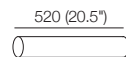

Bolster Cushion (Scatter)