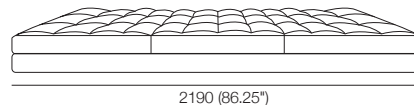

Uno

KING[®]
L I V I N G

kingliving.com

Uno

Ottoman 730/730
D730 (28.75")

Ottoman 1460/730
D730 (28.75")

Ottoman 1460/550
D570 (22.5")

Square
D730 (28.75")

2 Seater Base
D730 (28.75")

3 Seater Base
D730 (28.75")

AB730

AB825

AB1460

AB2190

Back Cushion 730P

Back Cushion 730Q

Chair 2x Arms

2 Seater Armless

2 Seater 1x Arm

2 Seater 2x Arms

Effective September 2019. *Use Magic Joiner M95. Warning: Do not sit on arm when in flat/extended position. Maximum load 10kg (22lb). As King Living has a policy of continuous improvement, changes to products and specifications may be made without prior notice. Images and component drawings shown are representative of design only. Accessories not included.