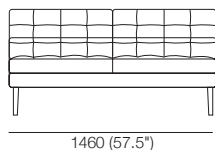

2 Seater Base
D730 (28.75")

3 Seater Base
D730 (28.75")

AB730

AB825

AB1460

AB2190

Back Cushion 730P

Back Cushion 730Q

Bolster (Support)

Bolster Cushion (Scatter)

Bolster Cushion Oval
W148 (5.75") x H120 (4.75")

Leg

Uno

Armless Chair

Chair 1x Arm

Chair 2x Arms

Chair 2x Arms

2 Seater Armless

2 Seater 1x Arm

2 Seater 2x Arms

Effective September 2019. *Use Magic Joiner M95. Warning: Do not sit on arm when in flat/extended position. Maximum load 10kg (22lb). As King Living has a policy of continuous improvement, changes to products and specifications may be made without prior notice. Images and component drawings shown are representative of design only. Accessories not included.

Uno

3 Seater Armless

2190 (86.25")

3 Seater 1x Arm

2290 (90")

3 Seater 2x Arm

2390 (94")

2640 (104")