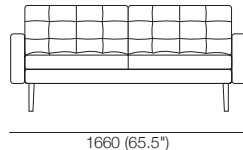

2 Seater Base
D730 (28.75")

3 Seater Base
D730 (28.75")

AB730

AB825

AB1460

AB2190

Back Cushion 730P

Back Cushion 730Q

Bolster (Support)

Bolster Cushion (Scatter)

Bolster Cushion Oval
W148 (5.75") x H120 (4.75")

Leg

Uno

Armless Chair

Chair 1x Arm

Chair 2x Arms

Chair 2x Arms

2 Seater Armless

2 Seater 1x Arm

2 Seater 2x Arms

Effective September 2019. *Use Magic Joiner M95. Warning: Do not sit on arm when in flat/extended position. Maximum load 10kg (22lb). As King Living has a policy of continuous improvement, changes to products and specifications may be made without prior notice. Images and component drawings shown are representative of design only. Accessories not included.

Uno

3 Seater Armless

2190 (86.25")

3 Seater 1x Arm

2290 (90")

3 Seater 2x Arm

2390 (94")

2640 (104")