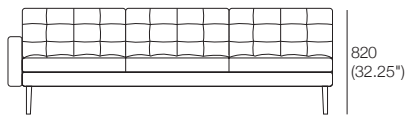

Bolster (Support)

Bolster Cushion (Scatter)

Bolster Cushion Oval
W148 (5.75") x H120 (4.75")

Leg

Uno

Armless Chair

Chair 1x Arm

Chair 2x Arms

Chair 2x Arms

2 Seater Armless

2 Seater 1x Arm

2 Seater 2x Arms

Effective September 2019. *Use Magic Joiner M95. Warning: Do not sit on arm when in flat/extended position. Maximum load 10kg (22lb). As King Living has a policy of continuous improvement, changes to products and specifications may be made without prior notice. Images and component drawings shown are representative of design only. Accessories not included.

Uno

3 Seater Armless

2190 (86.25")

3 Seater 1x Arm

2290 (90")

3 Seater 2x Arm

2390 (94")

2640 (104")