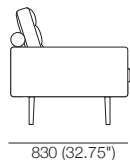

2 Seater Base
D730 (28.75")

3 Seater Base
D730 (28.75")

AB730

AB825

AB1460

AB2190

Back Cushion 730P

Back Cushion 730Q

Bolster (Support)

Bolster Cushion (Scatter)

Bolster Cushion Oval
W148 (5.75") x H120 (4.75")

Leg

Uno

Armless Chair

Chair 1x Arm

Chair 2x Arms

Chair 2x Arms

2 Seater Armless

2 Seater 1x Arm

2 Seater 2x Arms

Effective September 2019. *Use Magic Joiner M95. Warning: Do not sit on arm when in flat/extended position. Maximum load 10kg (22lb). As King Living has a policy of continuous improvement, changes to products and specifications may be made without prior notice. Images and component drawings shown are representative of design only. Accessories not included.

Uno

3 Seater Armless

2190 (86.25")

3 Seater 1x Arm

2290 (90")

3 Seater 2x Arm

2390 (94")

2640 (104")