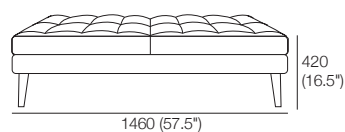

Uno

KING[®]
L I V I N G

kingliving.com

Uno

Ottoman 730/730
D730 (28.75")

Ottoman 1460/730
D730 (28.75")

Ottoman 1460/550
D570 (22.5")

Square
D730 (28.75")

2 Seater Base
D730 (28.75")

3 Seater Base
D730 (28.75")

AB730

AB825

AB1460

AB2190

Back Cushion 730P

Back Cushion 730Q

Chair 2x Arms

2 Seater Armless

2 Seater 1x Arm

2 Seater 2x Arms

Effective September 2019. *Use Magic Joiner M95. Warning: Do not sit on arm when in flat/extended position. Maximum load 10kg (22lb). As King Living has a policy of continuous improvement, changes to products and specifications may be made without prior notice. Images and component drawings shown are representative of design only. Accessories not included.

Uno

3 Seater Armless

2190 (86.25")

3 Seater 1x Arm

2290 (90")

3 Seater 2x Arm

2390 (94")

2640 (104")