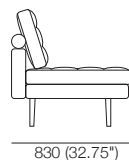

2 Seater Base
D730 (28.75")

3 Seater Base
D730 (28.75")

AB730

AB825

AB1460

AB2190

Back Cushion 730P

Back Cushion 730Q

Bolster (Support)

Bolster Cushion (Scatter)

Bolster Cushion Oval
W148 (5.75") x H120 (4.75")

Leg

Uno

Armless Chair

Chair 1x Arm

Chair 2x Arms

Chair 2x Arms

2 Seater Armless

2 Seater 1x Arm

2 Seater 2x Arms

Effective September 2019. *Use Magic Joiner M95. Warning: Do not sit on arm when in flat/extended position. Maximum load 10kg (22lb). As King Living has a policy of continuous improvement, changes to products and specifications may be made without prior notice. Images and component drawings shown are representative of design only. Accessories not included.

Uno

3 Seater Armless

2190 (86.25")

3 Seater 1x Arm

2290 (90")

3 Seater 2x Arm

2390 (94")

2640 (104")