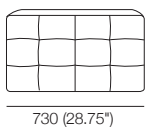

Uno

KING[®]
L I V I N G

kingliving.com

Uno

Ottoman 730/730
D730 (28.75")

Ottoman 1460/730
D730 (28.75")

Ottoman 1460/550
D570 (22.5")

Square
D730 (28.75")

2 Seater Base
D730 (28.75")

3 Seater Base
D730 (28.75")

AB730

AB825

AB1460

AB2190

Back Cushion 730P

Back Cushion 730Q

Bolster (Support)

Bolster Cushion (Scatter)

Bolster Cushion Oval
W148 (5.75") x H120 (4.75")

Leg

Uno

Armless Chair

Chair 1x Arm

Chair 2x Arms

Chair 2x Arms

2 Seater Armless

2 Seater 1x Arm

2 Seater 2x Arms

Effective September 2019. *Use Magic Joiner M95. Warning: Do not sit on arm when in flat/extended position. Maximum load 10kg (22lb). As King Living has a policy of continuous improvement, changes to products and specifications may be made without prior notice. Images and component drawings shown are representative of design only. Accessories not included.