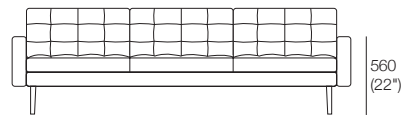

Chair 2x Arms

2 Seater Armless

2 Seater 1x Arm

2 Seater 2x Arms

Effective September 2019. *Use Magic Joiner M95. Warning: Do not sit on arm when in flat/extended position. Maximum load 10kg (22lb). As King Living has a policy of continuous improvement, changes to products and specifications may be made without prior notice. Images and component drawings shown are representative of design only. Accessories not included.

Uno

3 Seater Armless

2190 (86.25")

3 Seater 1x Arm

2290 (90")

3 Seater 2x Arm

2390 (94")

2640 (104")