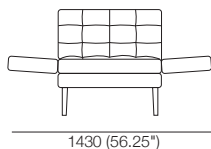

2 Seater Base
D730 (28.75")

3 Seater Base
D730 (28.75")

AB730

AB825

AB1460

AB2190

Back Cushion 730P

Back Cushion 730Q

Bolster (Support)

Bolster Cushion (Scatter)

Bolster Cushion Oval
W148 (5.75") x H120 (4.75")

Leg

Uno

Armless Chair

Chair 1x Arm

Chair 2x Arms

Chair 2x Arms

2 Seater Armless

2 Seater 1x Arm

2 Seater 2x Arms

Effective September 2019. *Use Magic Joiner M95. Warning: Do not sit on arm when in flat/extended position. Maximum load 10kg (22lb). As King Living has a policy of continuous improvement, changes to products and specifications may be made without prior notice. Images and component drawings shown are representative of design only. Accessories not included.

Uno

3 Seater Armless

2190 (86.25")

3 Seater 1x Arm

2290 (90")

3 Seater 2x Arm

2390 (94")

2640 (104")