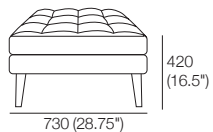

Uno

KING[®]
L I V I N G

kingliving.com

Uno

Ottoman 730/730
D730 (28.75")

Ottoman 1460/730
D730 (28.75")

Ottoman 1460/550
D570 (22.5")

Square
D730 (28.75")

2 Seater Base
D730 (28.75")

3 Seater Base
D730 (28.75")

AB730

AB825

AB1460

AB2190

Back Cushion 730P

Back Cushion 730Q

Chair 2x Arms

2 Seater Armless

2 Seater 1x Arm

2 Seater 2x Arms

Effective September 2019. *Use Magic Joiner M95. Warning: Do not sit on arm when in flat/extended position. Maximum load 10kg (22lb). As King Living has a policy of continuous improvement, changes to products and specifications may be made without prior notice. Images and component drawings shown are representative of design only. Accessories not included.

Uno

3 Seater Armless

2190 (86.25")

3 Seater 1x Arm

2290 (90")

3 Seater 2x Arm

2390 (94")

2640 (104")