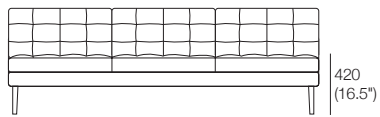

Bolster (Support)

Bolster Cushion (Scatter)

Bolster Cushion Oval
W148 (5.75") x H120 (4.75")

Leg

Uno

Armless Chair

Chair 1x Arm

Chair 2x Arms

Chair 2x Arms

2 Seater Armless

2 Seater 1x Arm

2 Seater 2x Arms

Effective September 2019. *Use Magic Joiner M95. Warning: Do not sit on arm when in flat/extended position. Maximum load 10kg (22lb). As King Living has a policy of continuous improvement, changes to products and specifications may be made without prior notice. Images and component drawings shown are representative of design only. Accessories not included.

Uno

3 Seater Armless

2190 (86.25")

3 Seater 1x Arm

2290 (90")

3 Seater 2x Arm

2390 (94")

2640 (104")