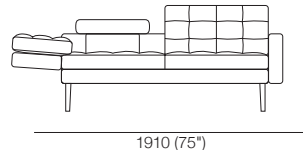

Bolster (Support)

Bolster Cushion (Scatter)

Bolster Cushion Oval
W148 (5.75") x H120 (4.75")

Leg

Uno

Armless Chair

Chair 1x Arm

Chair 2x Arms

Chair 2x Arms

2 Seater Armless

2 Seater 1x Arm

2 Seater 2x Arms

Effective September 2019. *Use Magic Joiner M95. Warning: Do not sit on arm when in flat/extended position. Maximum load 10kg (22lb). As King Living has a policy of continuous improvement, changes to products and specifications may be made without prior notice. Images and component drawings shown are representative of design only. Accessories not included.

Uno

3 Seater Armless

2190 (86.25")

3 Seater 1x Arm

2290 (90")

3 Seater 2x Arm

2390 (94")

2640 (104")