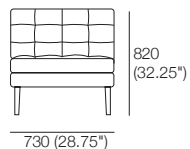

2 Seater Base
D730 (28.75")

3 Seater Base
D730 (28.75")

AB730

AB825

AB1460

AB2190

Back Cushion 730P

Back Cushion 730Q

Bolster (Support)

Bolster Cushion (Scatter)

Bolster Cushion Oval
W148 (5.75") x H120 (4.75")

Leg

Uno

Armless Chair

Chair 1x Arm

Chair 2x Arms

Chair 2x Arms

2 Seater Armless

2 Seater 1x Arm

2 Seater 2x Arms

Effective September 2019. *Use Magic Joiner M95. Warning: Do not sit on arm when in flat/extended position. Maximum load 10kg (22lb). As King Living has a policy of continuous improvement, changes to products and specifications may be made without prior notice. Images and component drawings shown are representative of design only. Accessories not included.

Uno

3 Seater Armless

2190 (86.25")

3 Seater 1x Arm

2290 (90")

3 Seater 2x Arm

2390 (94")

2640 (104")