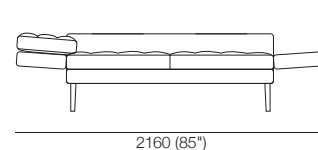

Bolster (Support)

Bolster Cushion (Scatter)

Bolster Cushion Oval
W148 (5.75") x H120 (4.75")

Leg

Uno

Armless Chair

Chair 1x Arm

Chair 2x Arms

Chair 2x Arms

2 Seater Armless

2 Seater 1x Arm

2 Seater 2x Arms

Effective September 2019. *Use Magic Joiner M95. Warning: Do not sit on arm when in flat/extended position. Maximum load 10kg (22lb). As King Living has a policy of continuous improvement, changes to products and specifications may be made without prior notice. Images and component drawings shown are representative of design only. Accessories not included.

Uno

3 Seater Armless

2190 (86.25")

3 Seater 1x Arm

2290 (90")

3 Seater 2x Arm

2390 (94")

2640 (104")