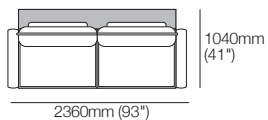

K I N G

DT2024197

kingliving.com

Jasper Coast Outdoor

Jasper Coast Outdoor

Jasper Coast Outdoor 2-Seater with Arms – WeatherWeave
Top View Configuration

Jasper Coast Outdoor 3-Seater with Chaise – WeatherWeave
Package 1. Top View Configurations