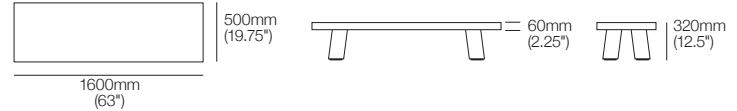

Heritage Coffee Table Rectangle – Medium

Top View | Side View | End View
High