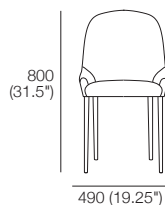

K I N G

Quay Indoor
Dining Chairs | Counter Stool

DT2022059-V4

kingliving.com

Quay Indoor

Dining Chairs | Counter Stool

Dining Chair
Leather Stitching Indicated
Front View

Side View

Armless Dining Chair
Leather Stitching Indicated
Front View

Side View

Counter Stool
Front View

Side View