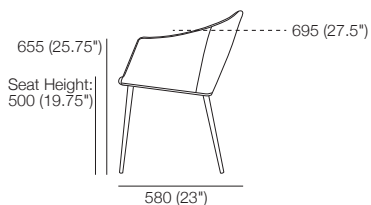

K I N G

Quay Indoor
Dining Chairs | Counter Stool

DT2022059-V4

kingliving.com

Quay Indoor

Dining Chairs | Counter Stool

Dining Chair
Leather Stitching Indicated
Front View

Side View

Armless Dining Chair
Leather Stitching Indicated
Front View

Side View

Counter Stool
Front View

Side View