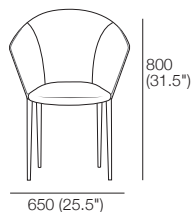

K I N G

Quay Indoor
Dining Chairs | Counter Stool

DT2022059-V4

kingliving.com

Quay Indoor

Dining Chairs | Counter Stool

Dining Chair
Leather Stitching Indicated
Front View

Side View

Armless Dining Chair
Leather Stitching Indicated
Front View

Side View

Counter Stool
Front View

Side View