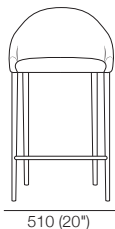

K I N G

Quay Indoor
Dining Chairs | Counter Stool

DT2022059-V4

kingliving.com

Quay Indoor

Dining Chairs | Counter Stool

Dining Chair
Leather Stitching Indicated
Front View

Side View

Armless Dining Chair
Leather Stitching Indicated
Front View

Side View

Counter Stool
Front View

Side View