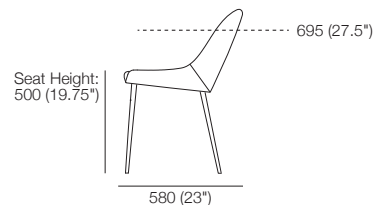

K I N G

Quay Indoor
Dining Chairs | Counter Stool

DT2022059-V4

kingliving.com

Quay Indoor

Dining Chairs | Counter Stool

Dining Chair
Leather Stitching Indicated
Front View

Side View

Armless Dining Chair
Leather Stitching Indicated
Front View

Side View

Counter Stool
Front View

Side View