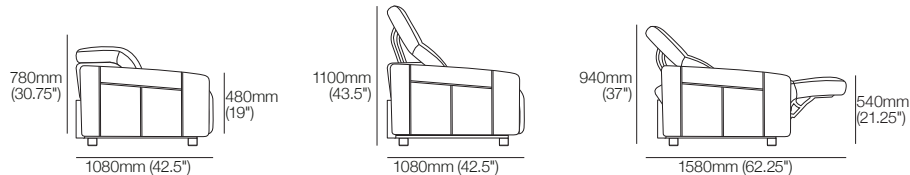

KingCinema Premiere Chair Modules: 700R : 800R : 900R

General Side View Chair Positions (SMART Pocket Shown): Closed | Headrest Up | Open (Reclined)