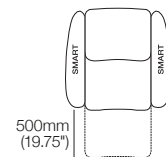

## Packages | SMART Pocket Accessories

**KingCinema Premiere**  
3-Seater 800R MEDIA SMART  
Top View

min:  
1175mm  
(46.25")  
max (reclined):  
1670mm  
(65.75")

3326mm (131")

**KingCinema Premiere**  
2.5-Seater 900R MEDIA SMART  
Top View

min:  
1105mm  
(43.5")  
max (reclined):  
1600mm  
(63")

2460mm (97")

**KingCinema Premiere**  
2-Seater 800R SMART  
Top View

min:  
1080mm  
(42.5")  
max (reclined):  
1580mm  
(62.25")

2010mm (79.25")

**KingCinema Premiere**  
Armchair 700R SMART  
Top View

min:  
1080mm  
(42.5")  
max (reclined):  
1580mm  
(62.25")

500mm  
(19.75")

700mm (27.5")