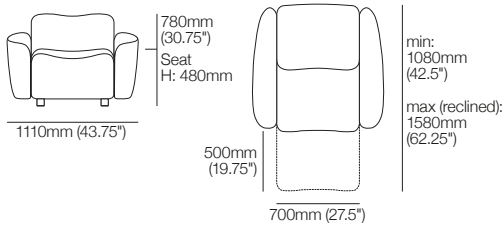

KingCinema Premiere

General Information

KingCinema Chair 700R

Front View | Top View