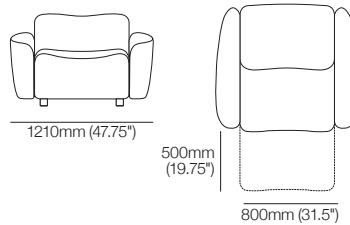

KingCinema Chair 800R

Front View | Top View