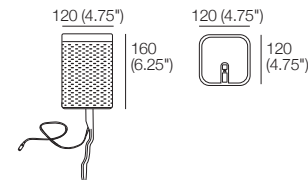

**KingCinema Premiere**  
Armchair 700R SMART  
Top View

min:  
1080mm  
(42.5")  
max (reclined):  
1580mm  
(62.25")

500mm  
(19.75")

700mm (27.5")

## Optional SMART Pocket Accessories

**Table 350 Round**

**Charge Table 350 Round**

**King Sofa Light LED**

**Sonos Bracket**

Compatible with:  
Sonos Play 1; Sonos One; Sonos One SL

Effective November 2024, King Cinema Premiere uses TouchGlide® Technology. The weight limit for the recliner mechanism used in King Cinema Premiere is 130kg (286.5lb). The weight limit for King Cinema Premiere footrest is 15kg (33lb). As King Living has a policy of continuous improvement, changes to products and specifications may be made without prior notice. Images and drawings are representative of design only. Accessories not included.