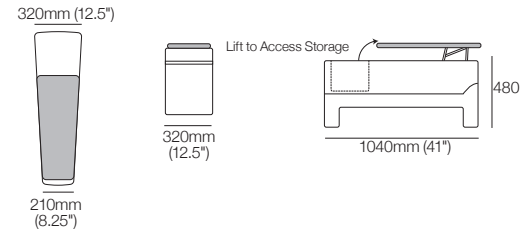

Media Wedge Wide

Top View | Rear View | Side View | Storage Access

Effective November 2024, King Cinema Premiere uses TouchGlide® Technology. The weight limit for the recliner mechanism used in King Cinema Premiere is 130kg (286.5lb). The weight limit for King Cinema Premiere footrest is 15kg (33lb). As King Living has a policy of continuous improvement, changes to products and specifications may be made without prior notice. Images and drawings are representative of design only. Accessories not included.

IMPORTANT: ALWAYS FULLY RETRACT THE FOOTREST BEFORE SITTING IN OR GETTING OUT OF THE RECLINER. To avoid damage to your recliner, the reclining function should only be operated when you are seated in the recliner. Any open footrests, which have a 15kg (33lb) weight limit, must be closed before getting out of or into the seat. Sliding forward over the footrest to get out of the seat or getting into a fully reclined seat may cause damage to the mechanism of the recliner and can result in the sofa tipping forward in extreme cases. This built-in tipping point was specifically designed to preserve the integrity of the mechanism if too much pressure is placed on it and to avoid permanent damage. Damage caused by improper use of Recliners will not be covered under Warranty.