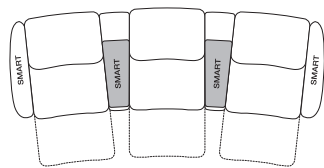

KingCinema Premiere

Packages | SMART Pocket Accessories

KingCinema Premiere
3-Seater 800R MEDIA SMART
Top View

min:
1175mm
(46.25")
max (reclined):
1670mm
(65.75")

3326mm (131")