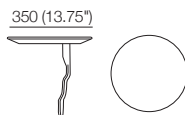

Optional SMART Pocket Accessories

Table 350 Round