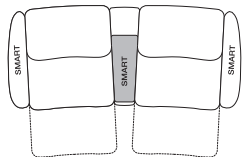

## Packages | SMART Pocket Accessories

**KingCinema Premiere**  
3-Seater 800R MEDIA SMART  
Top View

min:  
1175mm  
(46.25")  
max (reclined):  
1670mm  
(65.75")

3326mm (131")

**KingCinema Premiere**  
2.5-Seater 900R MEDIA SMART  
Top View

min:  
1105mm  
(43.5")  
max (reclined):  
1600mm  
(63")

2460mm (97")

**KingCinema Premiere**  
2-Seater 800R SMART  
Top View

min:  
1080mm  
(42.5")  
max (reclined):  
1580mm  
(62.25")

2010mm (79.25")