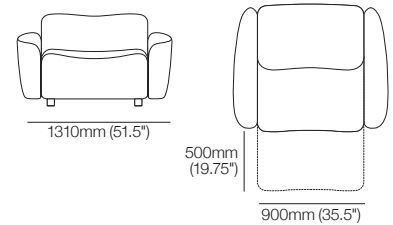

KingCinema Chair 900R

Front View | Top View