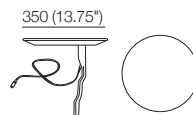

Charge Table 350 Round