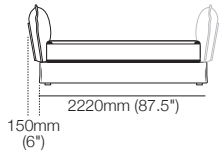

K I N G

kingliving.com

Delta Coast Bed

DT2024182-ANZ

Delta Coast Bed

KingSingle-AU-NZ Storage

Mattress sold separately.

Mattress Area:
1055 (41.5") x 2030 (80")

Side Storage Access

Delta Coast KingSingle storage is accessed from the side – for easy opening/closing.

KingSingle-AU-NZ Non-Storage

Mattress sold separately.

Mattress Area:
1055 (41.5") x 2030 (80")

Two Headboard/Bedhead Positions

Delta Coast KingSingle Bed	
KingSingle Mattress Weight Guide	Gas Strut (N)
20-29kg (44-64lb)	750 N
30-39kg (66-85lb)	900 N
40-49kg (86-108lb)	1050 N
50-59kg (109-130lb)	1350 N

Bed Size Sleep+ Mattress Range Gas Strut (N)				
Sleep+ Mattress	3000	6000	8000	9008
KingSingle-AU-NZ	750 N	900 N	1050 N	1350 N