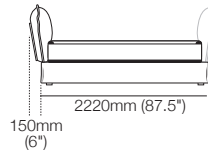

K I N G

kingliving.com

Delta Coast Bed

DT2024182-ANZ

Delta Coast Bed

KingSingle-AU-NZ Storage

Mattress sold separately.

Mattress Area:
1055 (41.5") x 2030 (80")

Side Storage Access

Delta Coast KingSingle storage is accessed from the side – for easy opening/closing.

KingSingle-AU-NZ Non-Storage

Mattress sold separately.

Mattress Area:
1055 (41.5") x 2030 (80")

Two Headboard/Bedhead Positions

Delta Coast KingSingle Bed	
KingSingle Mattress Weight Guide	Gas Strut (N)
20-29kg (44-64lb)	750 N
30-39kg (66-85lb)	900 N
40-49kg (86-108lb)	1050 N
50-59kg (109-130lb)	1350 N

Bed Size Sleep+ Mattress Range Gas Strut (N)				
Sleep+ Mattress	3000	6000	8000	9008
KingSingle-AU-NZ	750 N	900 N	1050 N	1350 N