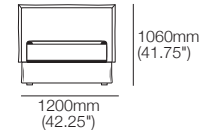

K I N G

kingliving.com

Delta Coast Bed

DT2024182-ANZ

Delta Coast Bed

KingSingle-AU-NZ Storage

Mattress sold separately.

Mattress Area:
1055 (41.5") x 2030 (80")

Side Storage Access

Delta Coast KingSingle storage is accessed from the side – for easy opening/closing.

KingSingle-AU-NZ Non-Storage

Mattress sold separately.

Mattress Area:
1055 (41.5") x 2030 (80")

Two Headboard/Bedhead Positions

Delta Coast KingSingle Bed	
KingSingle Mattress Weight Guide	Gas Strut (N)
20-29kg (44-64lb)	750 N
30-39kg (66-85lb)	900 N
40-49kg (86-108lb)	1050 N
50-59kg (109-130lb)	1350 N

Bed Size Sleep+ Mattress Range Gas Strut (N)				
Sleep+ Mattress	3000	6000	8000	9008
KingSingle-AU-NZ	750 N	900 N	1050 N	1350 N