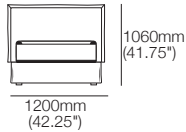

K I N G

kingliving.com

Delta Coast Bed

DT2024182-ANZ

Delta Coast Bed

KingSingle-AU-NZ Storage

Mattress sold separately.

Mattress Area:
1055 (41.5") x 2030 (80")

Side Storage Access

Delta Coast KingSingle storage is accessed from the side – for easy opening/closing.

KingSingle-AU-NZ Non-Storage

Mattress sold separately.

Mattress Area:
1055 (41.5") x 2030 (80")

Two Headboard/Bedhead Positions

Delta Coast KingSingle Bed	
KingSingle Mattress Weight Guide	Gas Strut (N)
20-29kg (44-64lb)	750 N
30-39kg (66-85lb)	900 N
40-49kg (86-108lb)	1050 N
50-59kg (109-130lb)	1350 N

Bed Size Sleep+ Mattress Range Gas Strut (N)				
Sleep+ Mattress	3000	6000	8000	9008
KingSingle-AU-NZ	750 N	900 N	1050 N	1350 N