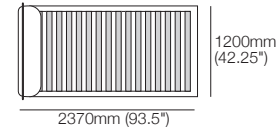

K I N G

kingliving.com

Delta Coast Bed

DT2024182-ANZ

Delta Coast Bed

KingSingle-AU-NZ Storage

Mattress sold separately.

Mattress Area:
1055 (41.5") x 2030 (80")

Side Storage Access

Delta Coast KingSingle storage is accessed from the side – for easy opening/closing.

KingSingle-AU-NZ Non-Storage

Mattress sold separately.

Mattress Area:
1055 (41.5") x 2030 (80")

Two Headboard/Bedhead Positions