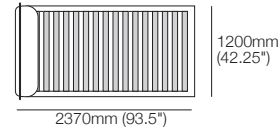

K I N G

kingliving.com

Delta Coast Bed

DT2024182-ANZ

Delta Coast Bed

KingSingle-AU-NZ Storage

Mattress sold separately.

Mattress Area:
1055 (41.5") x 2030 (80")

Side Storage Access

Delta Coast KingSingle storage is accessed from the side – for easy opening/closing.

KingSingle-AU-NZ Non-Storage

Mattress sold separately.

Mattress Area:
1055 (41.5") x 2030 (80")

Two Headboard/Bedhead Positions