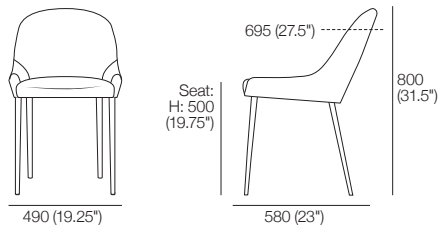

K I N G

Quay Outdoor

Dining Chairs | Barstools | Counter Stools

DT2022057-V7

kingliving.com

Quay Outdoor

Dining Chairs

Dining Chair (Upholstered)
Front View | Side View

Dining Chair (Woven)
Front View | Side View

Dining Chair (WeatherWeave)
Front View | Side View

Armless Dining Chair (Upholstered)
Front View | Side View

Armless Dining Chair (WeatherWeave)
Front View | Side View

Barstool (Woven)
Front View | Side View

Counter Stool (Upholstered)
Front View | Side View

Counter Stool (WeatherWeave)
Front View | Side View

Counter Stool (Woven)
Front View | Side View