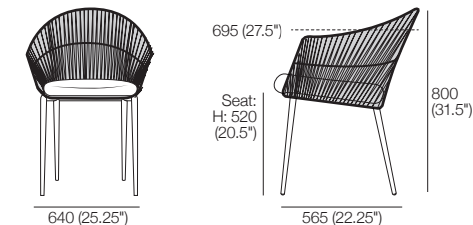

K I N G

Quay Outdoor

Dining Chairs | Barstools | Counter Stools

DT2022057-V7

kingliving.com

Quay Outdoor

Dining Chairs

Dining Chair (Upholstered)
Front View | Side View

Dining Chair (Woven)
Front View | Side View

Dining Chair (WeatherWeave)
Front View | Side View

Armless Dining Chair (Upholstered)
Front View | Side View

Armless Dining Chair (WeatherWeave)
Front View | Side View

Back Cushion (Optional)
Dining Chairs

Back Cushion (Optional)
Counter Stools and Barstools

Quay Outdoor

Barstools | Counter Stools

Barstool (Upholstered)
Front View | Side View

Barstool (WeatherWeave)
Front View | Side View

Barstool (Woven)
Front View | Side View

Counter Stool (Upholstered)
Front View | Side View

Counter Stool (WeatherWeave)
Front View | Side View

Counter Stool (Woven)
Front View | Side View