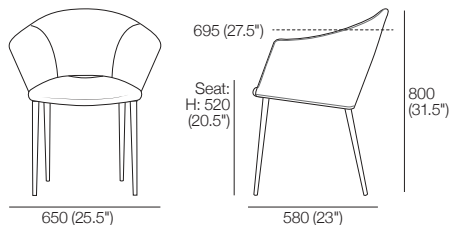

K I N G

Quay Outdoor

Dining Chairs | Barstools | Counter Stools

DT2022057-V7

kingliving.com

Quay Outdoor

Dining Chairs

Dining Chair (Upholstered)
Front View | Side View

Dining Chair (Woven)
Front View | Side View

Dining Chair (WeatherWeave)
Front View | Side View

Armless Dining Chair (Upholstered)
Front View | Side View

Armless Dining Chair (WeatherWeave)
Front View | Side View