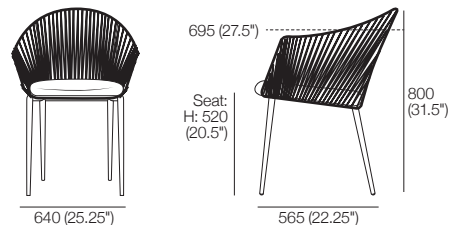

K I N G

Quay Outdoor

Dining Chairs | Barstools | Counter Stools

DT2022057-V7

kingliving.com

Quay Outdoor

Dining Chairs

Dining Chair (Upholstered)
Front View | Side View

Dining Chair (Woven)
Front View | Side View

Dining Chair (WeatherWeave)
Front View | Side View

Armless Dining Chair (Upholstered)
Front View | Side View

Armless Dining Chair (WeatherWeave)
Front View | Side View

Back Cushion (Optional)
Dining Chairs

Back Cushion (Optional)
Counter Stools and Barstools

Quay Outdoor

Barstools | Counter Stools

Barstool (Upholstered)
Front View | Side View

Barstool (WeatherWeave)
Front View | Side View

Barstool (Woven)
Front View | Side View

Counter Stool (Upholstered)
Front View | Side View

Counter Stool (WeatherWeave)
Front View | Side View

Counter Stool (Woven)
Front View | Side View